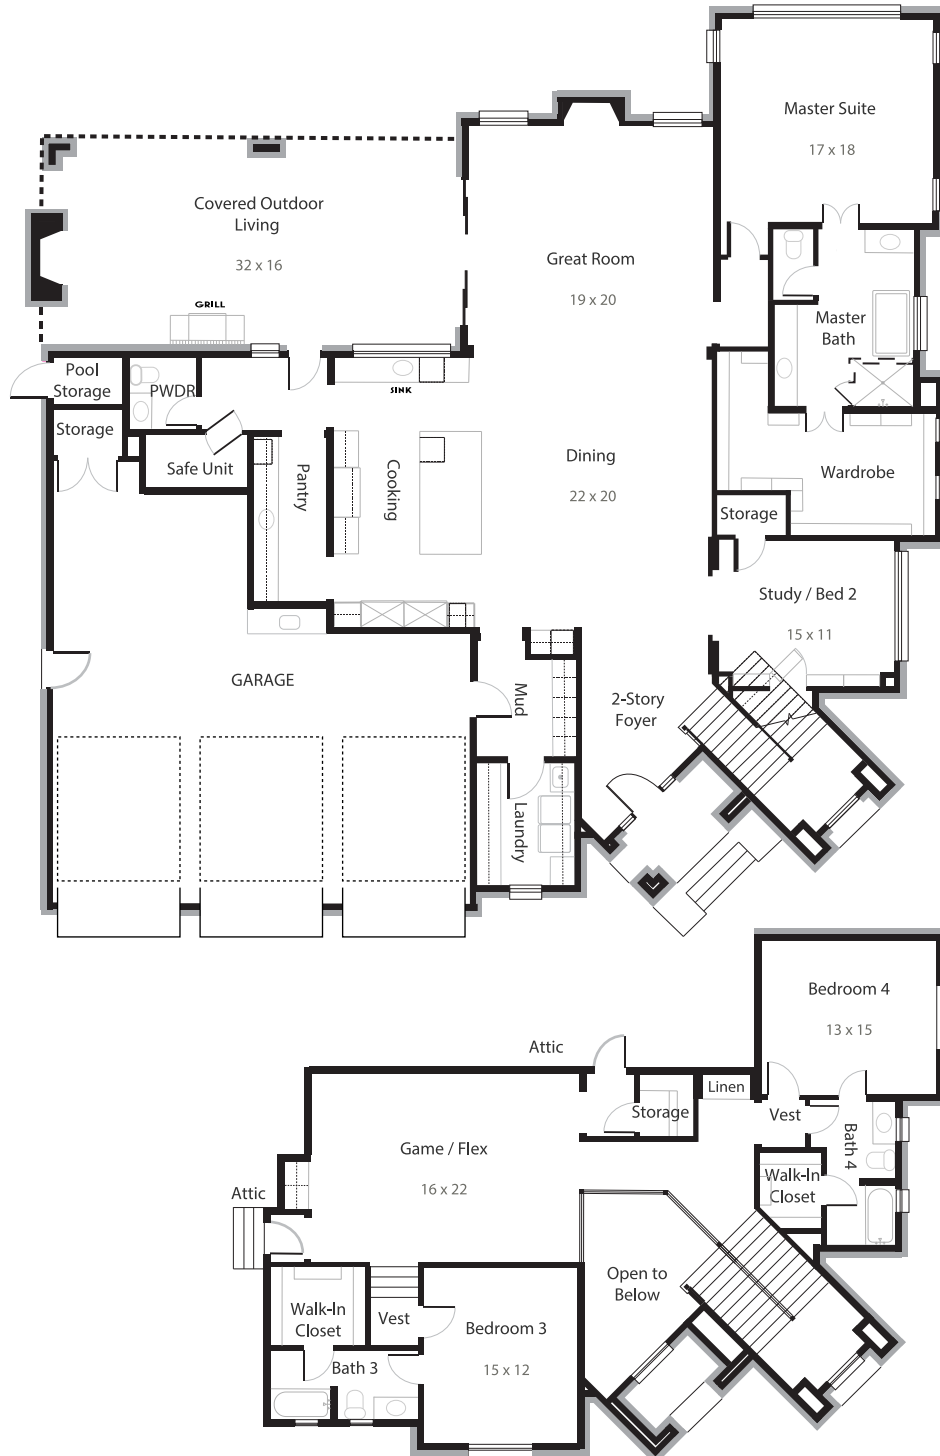

## 3003 Isabella

3 BED • 3.5 BATH • STUDY • 4,200 SF MOL

SIZES AND SQUARE FOOTAGE ARE DEEMED RELIABLE, BUT ARE NOT GUARANTEED